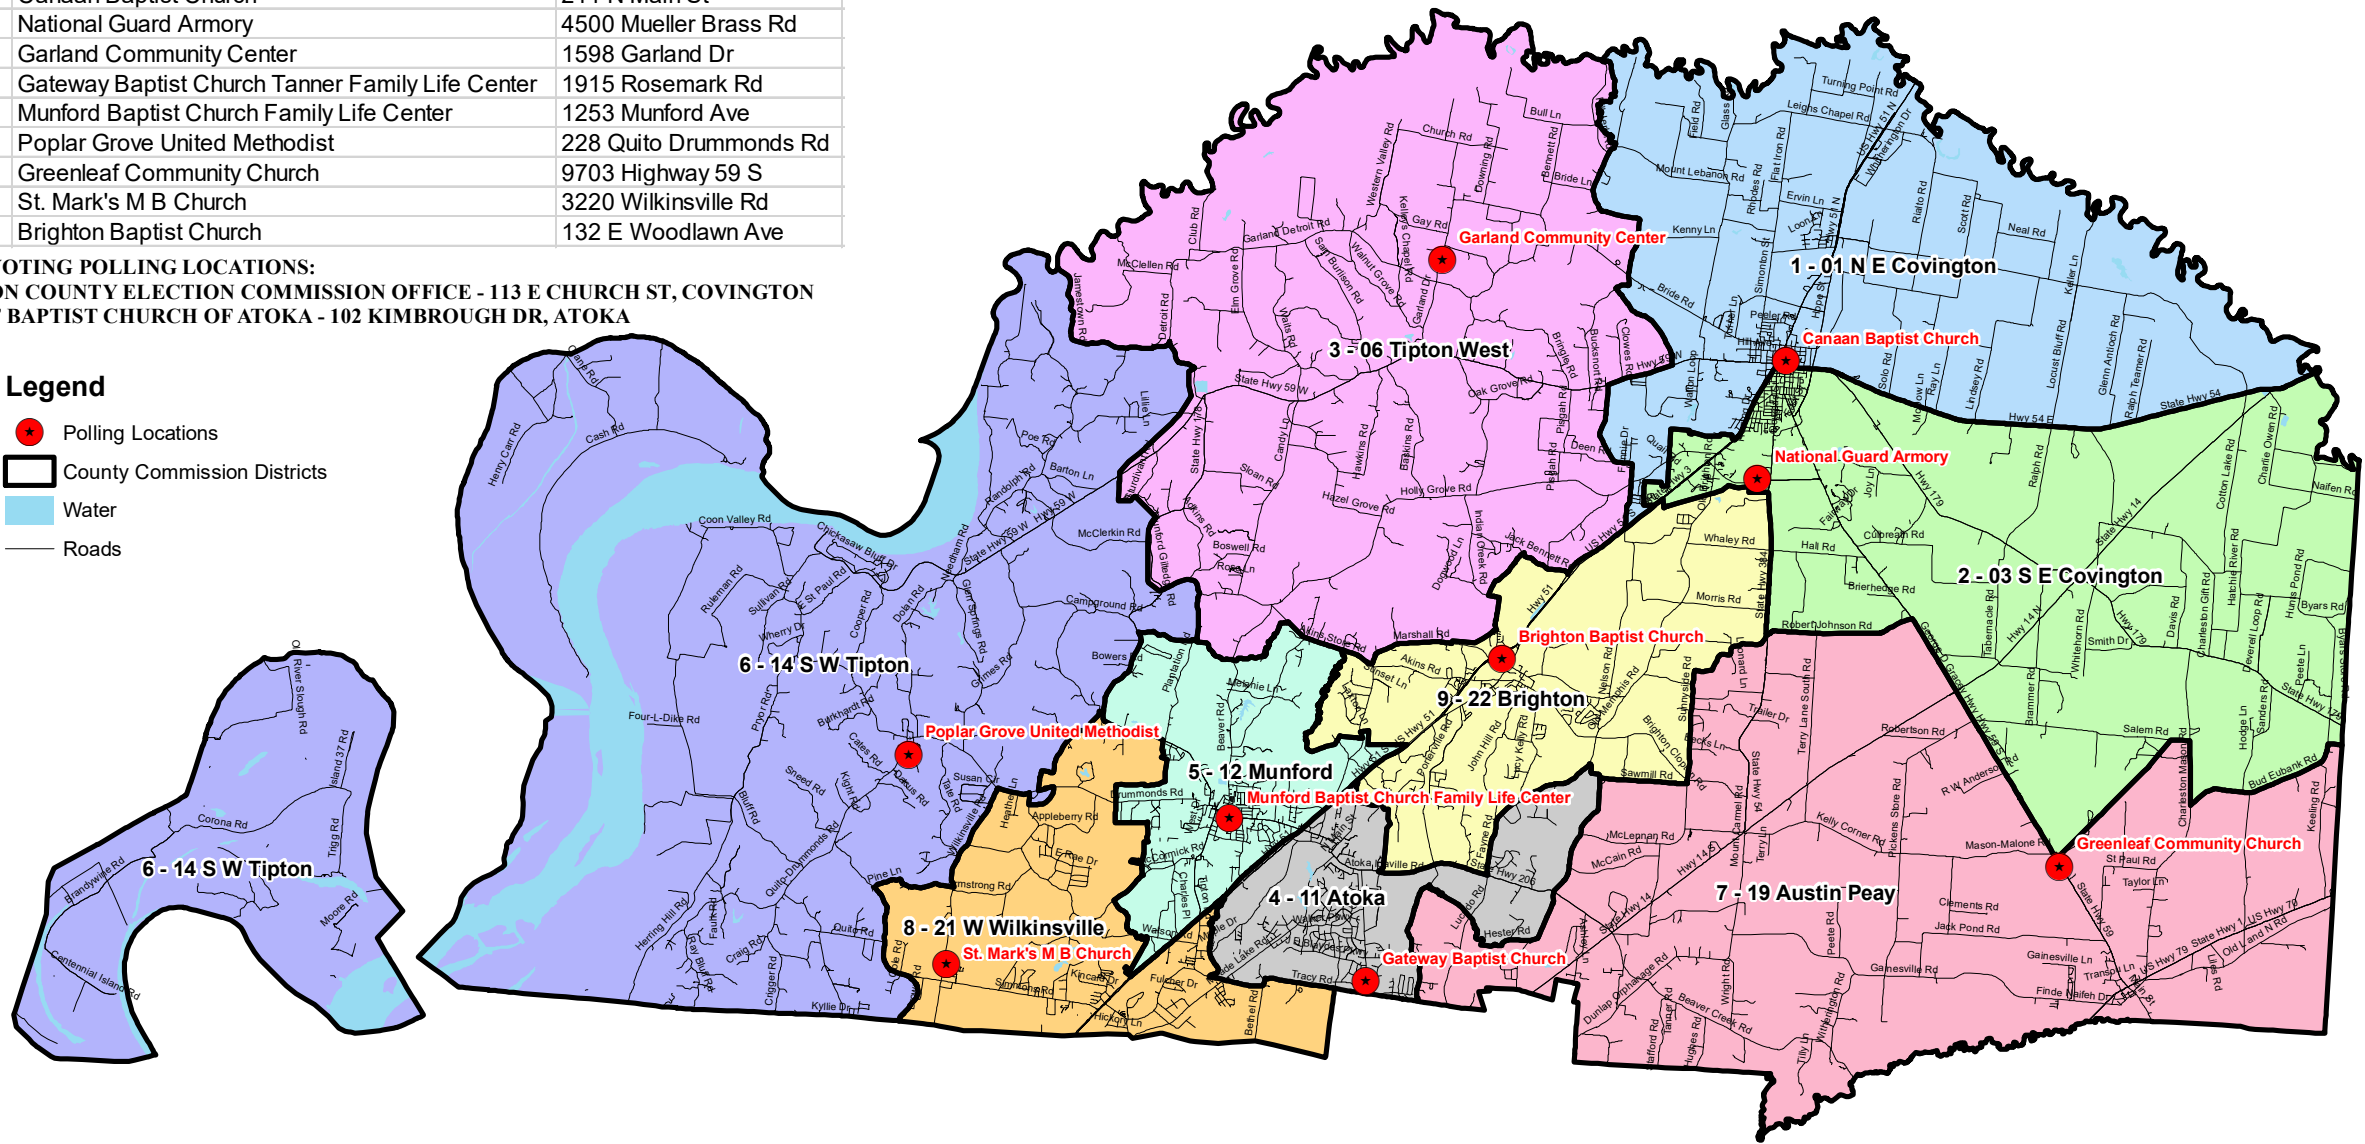

Polling Locations		
	Location	Address
1-1	Canaan Baptist Church	211 N Main St
2-3	National Guard Armory	4500 Mueller Brass Rd
3-6	Garland Community Center	1598 Garland Dr
4-11	Gateway Baptist Church Tanner Family Life Center	1915 Rosemark Rd
5-12	Munford Baptist Church Family Life Center	1253 Munford Ave
6-14	Poplar Grove United Methodist	228 Quito Drummonds Rd
7-19	Greenleaf Community Church	9703 Highway 59 S
8-21	St. Mark's M B Church	3220 Wilkinsville Rd
9-22	Brighton Baptist Church	132 E Woodlawn Ave

EARLY VOTING POLLING LOCATIONS:
1) TIPTON COUNTY ELECTION COMMISSION OFFICE - 113 E CHURCH ST, COVINGTON
2) FIRST BAPTIST CHURCH OF ATOKA - 102 KIMBROUGH DR, ATOKA

1. **Legend**
2. ★ Polling Locations
   - County Commission Districts
   - Water
   - Roads

***For More Information Contact the Election Commission Office at 901.476.0223 or visit <https://www.tiptonco.com/election_commission/index.php>

TIPTON COUNTY ELECTION MAP

Map Created On: 8/14/2019
Tipton County GIS Department